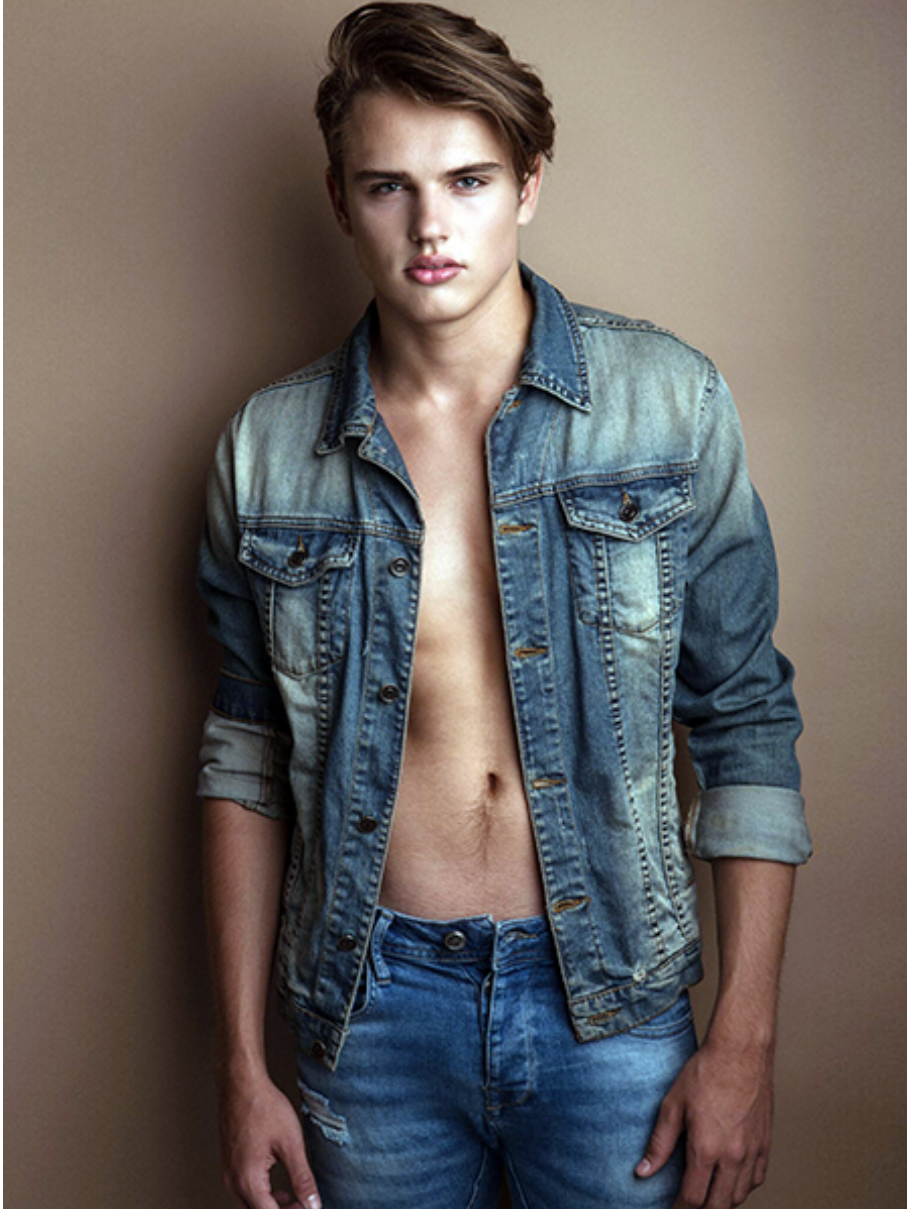

IMMORTAL

MODEL MANAGEMENT

ALEX SLOKAN

HEIGHT 184 / CHEST 91 / WAIST 72 / HIPS 9 / SHOES 43 / HAIR BLOND / EYES BLUE

IMMORTAL

MODEL MANAGEMENT

ALEX SLOKAN

HEIGHT 184 / CHEST 91 / WAIST 72 / HIPS 9 / SHOES 43 / HAIR BLOND / EYES BLUE